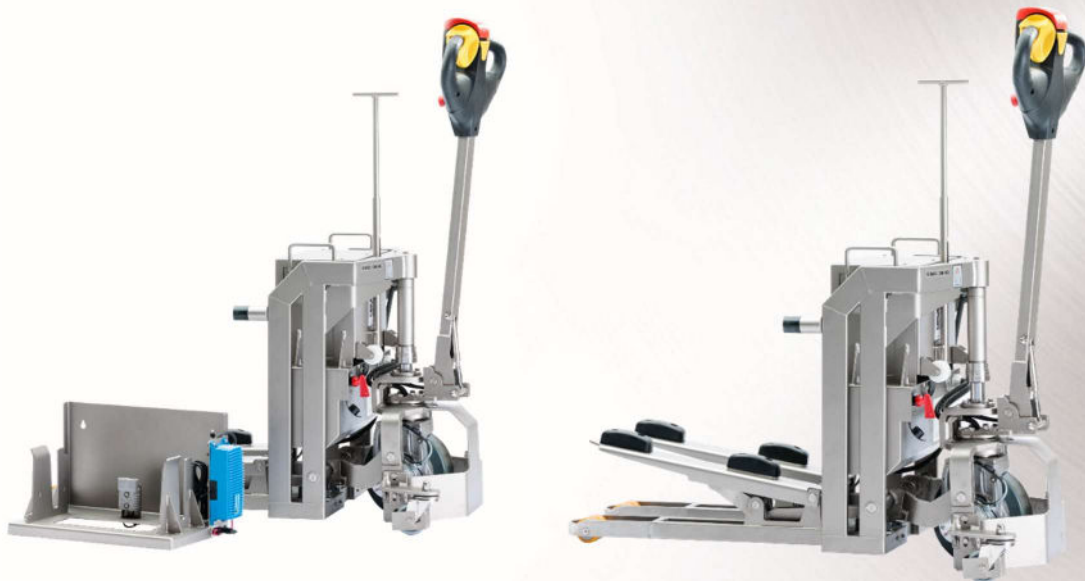

AVANT

APRÈS

L'UTILISATION DU TIREUR-POUSSEUR AMÉLIORE LA POSTURE DE L'UTILISATEUR

HAPPYMANUT
Ergonomic Solutions
By SARTIPLAST

8, rue de Malacussy
42100 Saint-Etienne
Tél : +33 (0)477 798 891

www.happymanut.net